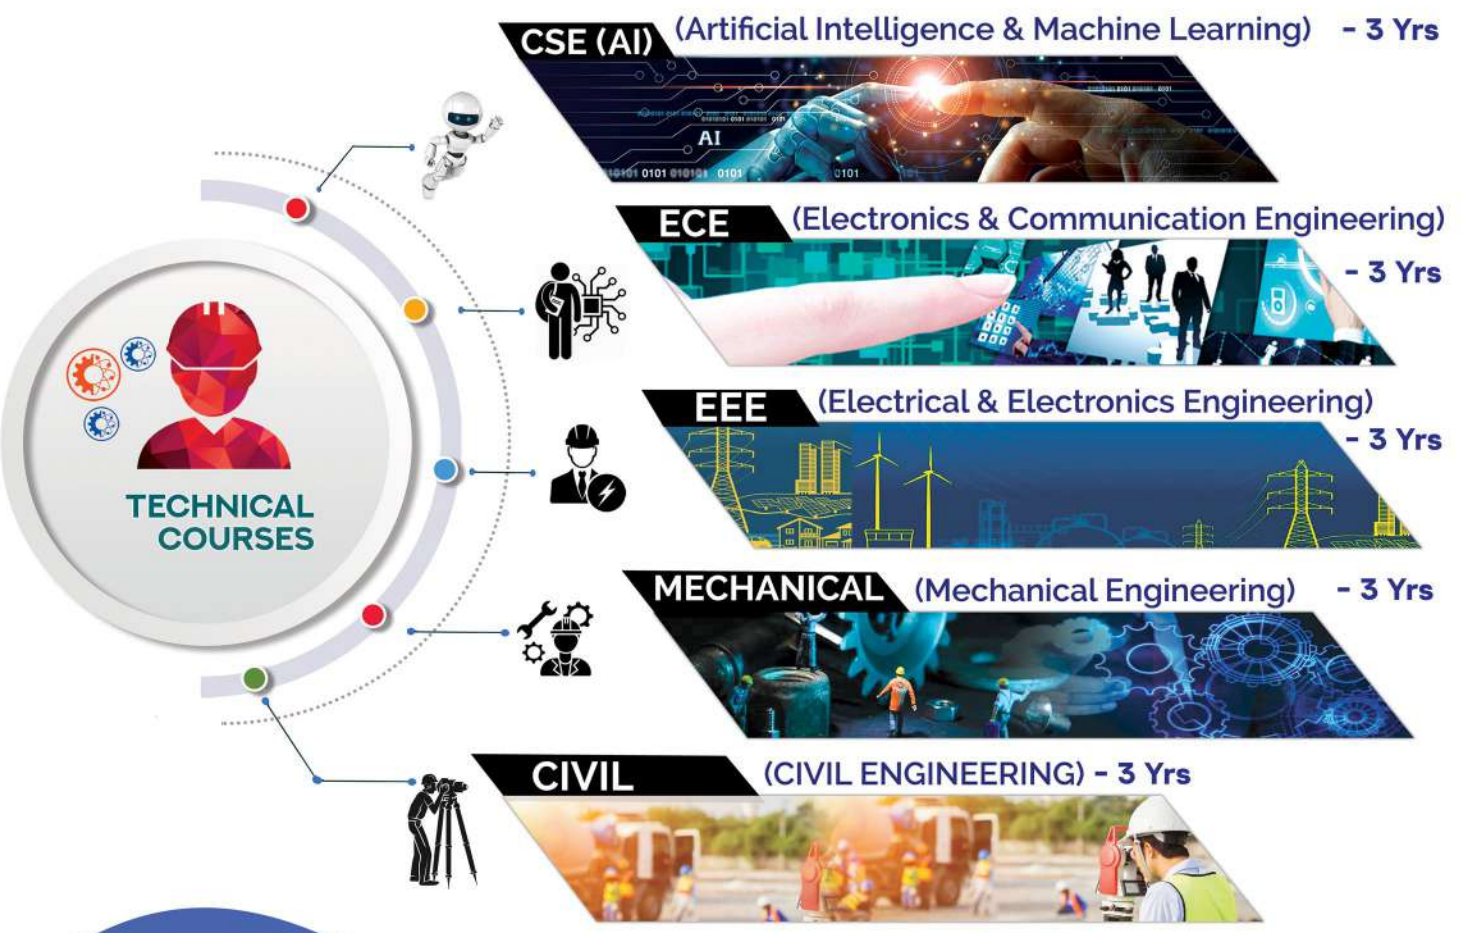

ప్రవేశం ఎలా ?

10th క్లాస్ పూర్తయిన వెంటనే POLYCET ఎంట్రన్స్ ఎగ్జామ్ రాసి దానిలో ర్యాంకు సాధించుట ద్వారా పై బ్రాంచ్‌లలో ఎందులోనైనా మా కాలేజీ నందు సీటు పొందవచ్చును. పాలిటెక్నిక్‌లో సీటుకొరకు మా కాలేజీ అడ్మిషన్ ఆఫీసును సంప్రదించినచో వారు మీకు అడ్మిషన్ పొందుటలో సహాయపడుదురు.

ఉద్యోగ వివరములు

గ్రామ సచివాలయంలో, ఇంజనీరింగ్ అసిస్టెంట్, డిజిటల్ అసిస్టెంట్ వంటి ప్రభుత్వ ఉద్యోగాలు, EEE, ECE వారికి Electrical Department రైల్వేస్, BSNL, NTPC, ECIL, Power Grid, Zenco వంటి ప్రభుత్వ సంస్థలలోను మరియు Effectronics, Andhra Electronics వంటి అనేక ప్రైవేట్ కంపెనీలలో నెలకు సుమారు 20000/- జీతంగా ఉద్యోగావకాశాలు. సివిల్ బ్రాంచి వారికి సచివాలయంలో సర్వేయర్స్, Mechanical వారికి PWO మరియు Mechanical వారికి ఇంజనీరింగ్ అసిస్టెంట్ వంటి ప్రభుత్వ ఉద్యోగాలు ప్రైవేట్ రంగంలో Civil branch విద్యార్థులకు L&T, MEGHA, NAVAYUGA వంటి కన్స్ట్రక్షన్ కంపెనీల్లో ఉద్యోగావకాశాలు కలవు.

ఉన్నత విద్యావకాశాలు

ECET రాయడం ద్వారా డిప్లొమా విద్యార్థులు నేరుగా B.TECH 2nd Yearలో ప్రవేశం పొందగలరు